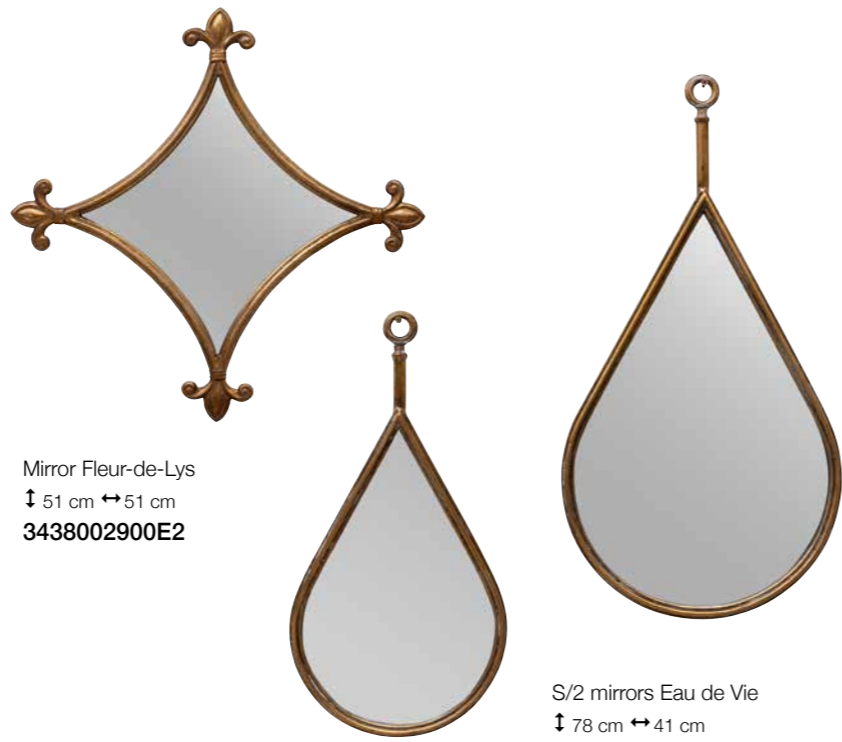

Candleholder Celeste
↓ 38 cm Ø 11 cm
3636601295Q3

Postcard Dog and balloons with envelope
↓ 15 cm ↔ 10 cm
362520075F20

Postcard L'amour with envelope
↓ 15 cm ↔ 10 cm
376210075A20

Small pouch Merde, je t'aime!
↓ 13 cm ↔ 19 cm
362600285S10

Mirror Fleur-de-Lys
 ↓ 51 cm ↔ 51 cm
3438002900E2

S/2 mirrors Eau de Vie
 ↓ 78 cm ↔ 41 cm
3404704950H2

Candle snuffer cordage handle
 ↓ 6 cm ↔ 26 cm ↗ 3.5 cm
358570995B5

Candle snuffer brass patina
 ↓ 5 cm ↔ 23 cm
342750495V6