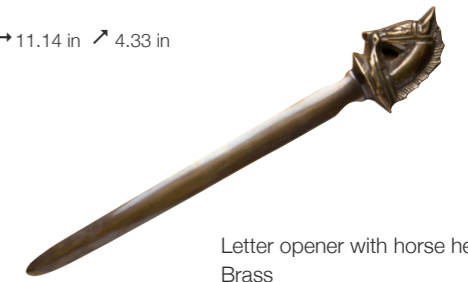

Letter opener with horse head
Brass
↓ 8.66 in ↔ 1.57 in
36092