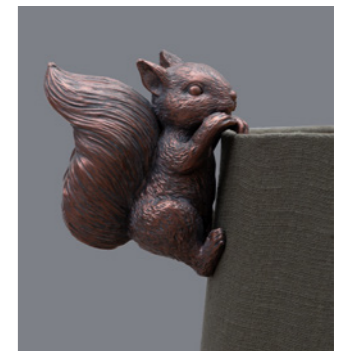

Small hanging deco squirrel
↓ 10 cm Ø 5.5 cm
346540375P8
BEST seller