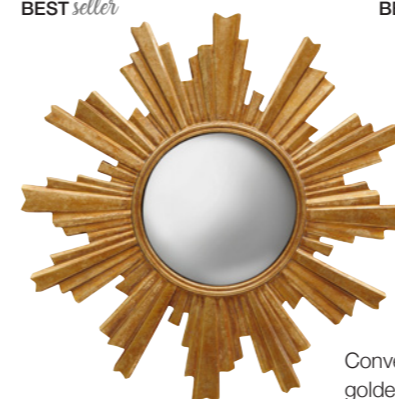

Convex mirror
golden Halo
Ø 35 cm
3893201850P4
NEW