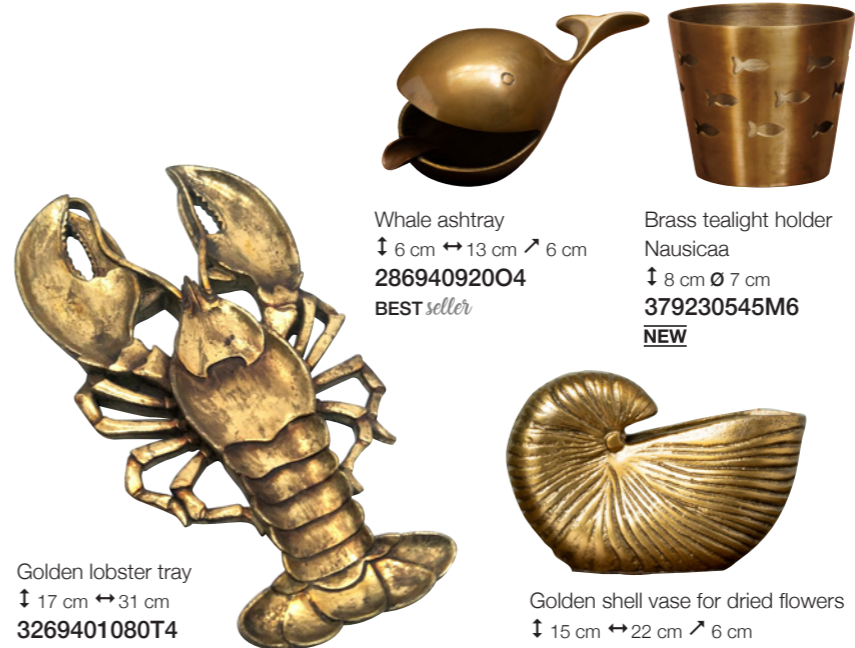

Black bird on iron base
↓ 43 cm ↔ 35.5 cm ↗ 8 cm
3231301600U4

Brown bird on iron base
↓ 43 cm ↔ 35.5 cm ↗ 8 cm
3231201650H4

Bird on base with black tail
↓ 24.5 cm ↔ 19.5 cm ↗ 6 cm
328830930G12
BEST seller

Picture holder seagull
↓ 13 cm ↔ 11.5 cm ↗ 5 cm
323080310G12

White bird hook in natural wood
↓ 14 cm ↔ 13 cm
370490285K8
NEW

Black & white bird hook in wood
↓ 13 cm ↔ 18 cm
370480295C8
NEW

Deco 4 birds on riverbank
↓ 17 cm ↔ 61.5 cm ↗ 6.5 cm
3339202295O2

Seated seagull
↓ 13.5 cm ↔ 23 cm ↗ 11 cm
3231801030X6

Golden lobster tray
↓ 17 cm ↔ 31 cm
3269401080T4

Whale ashtray
↓ 6 cm ↔ 13 cm ↗ 6 cm
286940920O4
BEST seller

Brass tealight holder Nausicaa
↓ 8 cm Ø 7 cm
379230545M6
NEW

Golden shell vase for dried flowers
↓ 15 cm ↔ 22 cm ↗ 6 cm
3282701440P4

Golden octopus wall deco
↓ 29.5 cm ↔ 28.5 cm
3371901650A3

Golden shell trinket tray
↓ 20.5 cm ↔ 16 cm
337180695C4

Metal octopus hook
↓ 9.5 cm ↔ 6.6 cm
377300365C12
NEW