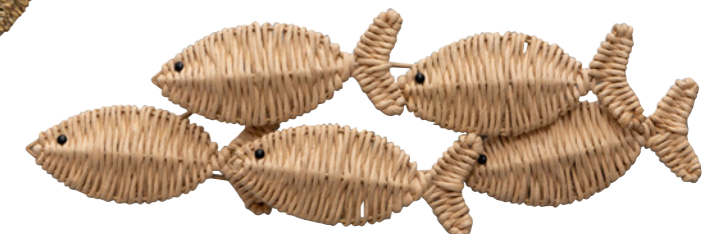

Small shoal of fishes
↓ 23 cm ↔ 50 cm
3449601950W2