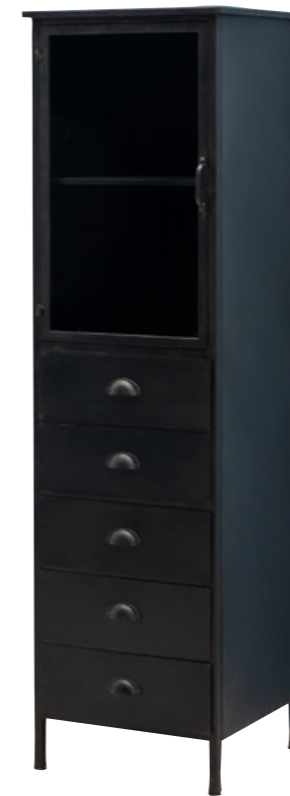

Showcase black 5 drawers
Iron - Glass
↓ 159.5 cm ↔ 46 cm ↗ 43.5 cm
33267025500G1