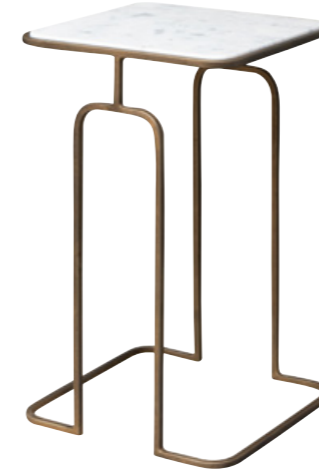

Side table Art Nouveau
Iron - Glass
↓ 54 cm ↔ 41 cm ↗ 41 cm
38071011900G1
NEW

Large coffee table Art Nouveau
Iron - Glass
↓ 43 cm ↔ 128 cm ↗ 68 cm
38073047900E1
NEW

S/2 nesting mirrored side tables Narcisse
Mirror - Wood
Small ↓ 48 cm ↔ 53 cm ↗ 37 cm
Large ↓ 61.5 cm ↔ 70 cm ↗ 41 cm
31282021900B1

Coffee table Helicia
Marble - Iron
↓ 47.5 cm Ø 81.5 cm
33301026900F1

Side table gold Cactus
Resin
↓ 42 cm Ø 40 cm
3264808300X2

Side table Tulipa
Marble - Iron
↓ 50 cm Ø 45 cm
3522908900B1
NEW

Side table Wagner
Iron - Marble
↓ 61 cm ↔ 38 cm ↗ 38 cm
35042011900G1