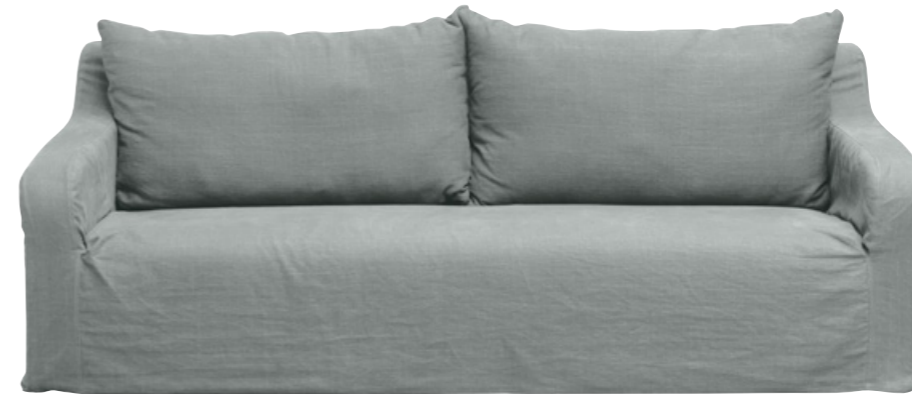

Sofa 3 seaters cold grey Turia
Linen - Oak - Pine
↓ 70 cm ↔ 200 cm ↗ 100 cm Seat
↓ 45 cm
387550114900Q1
NEW