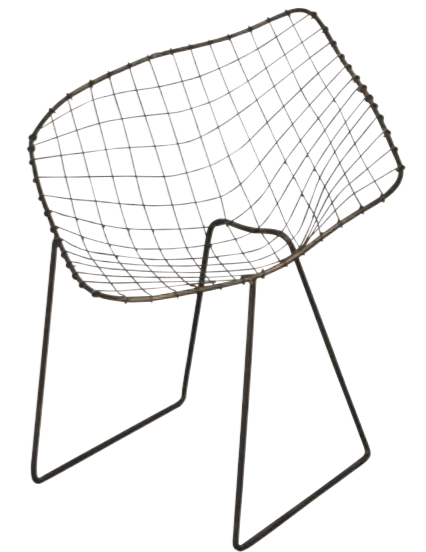

Chair Parker
Iron
↓ 78.5 cm ↔ 73.5 cm ↗ 62.5 cm Seat ↓ 43 cm
18893010900A2