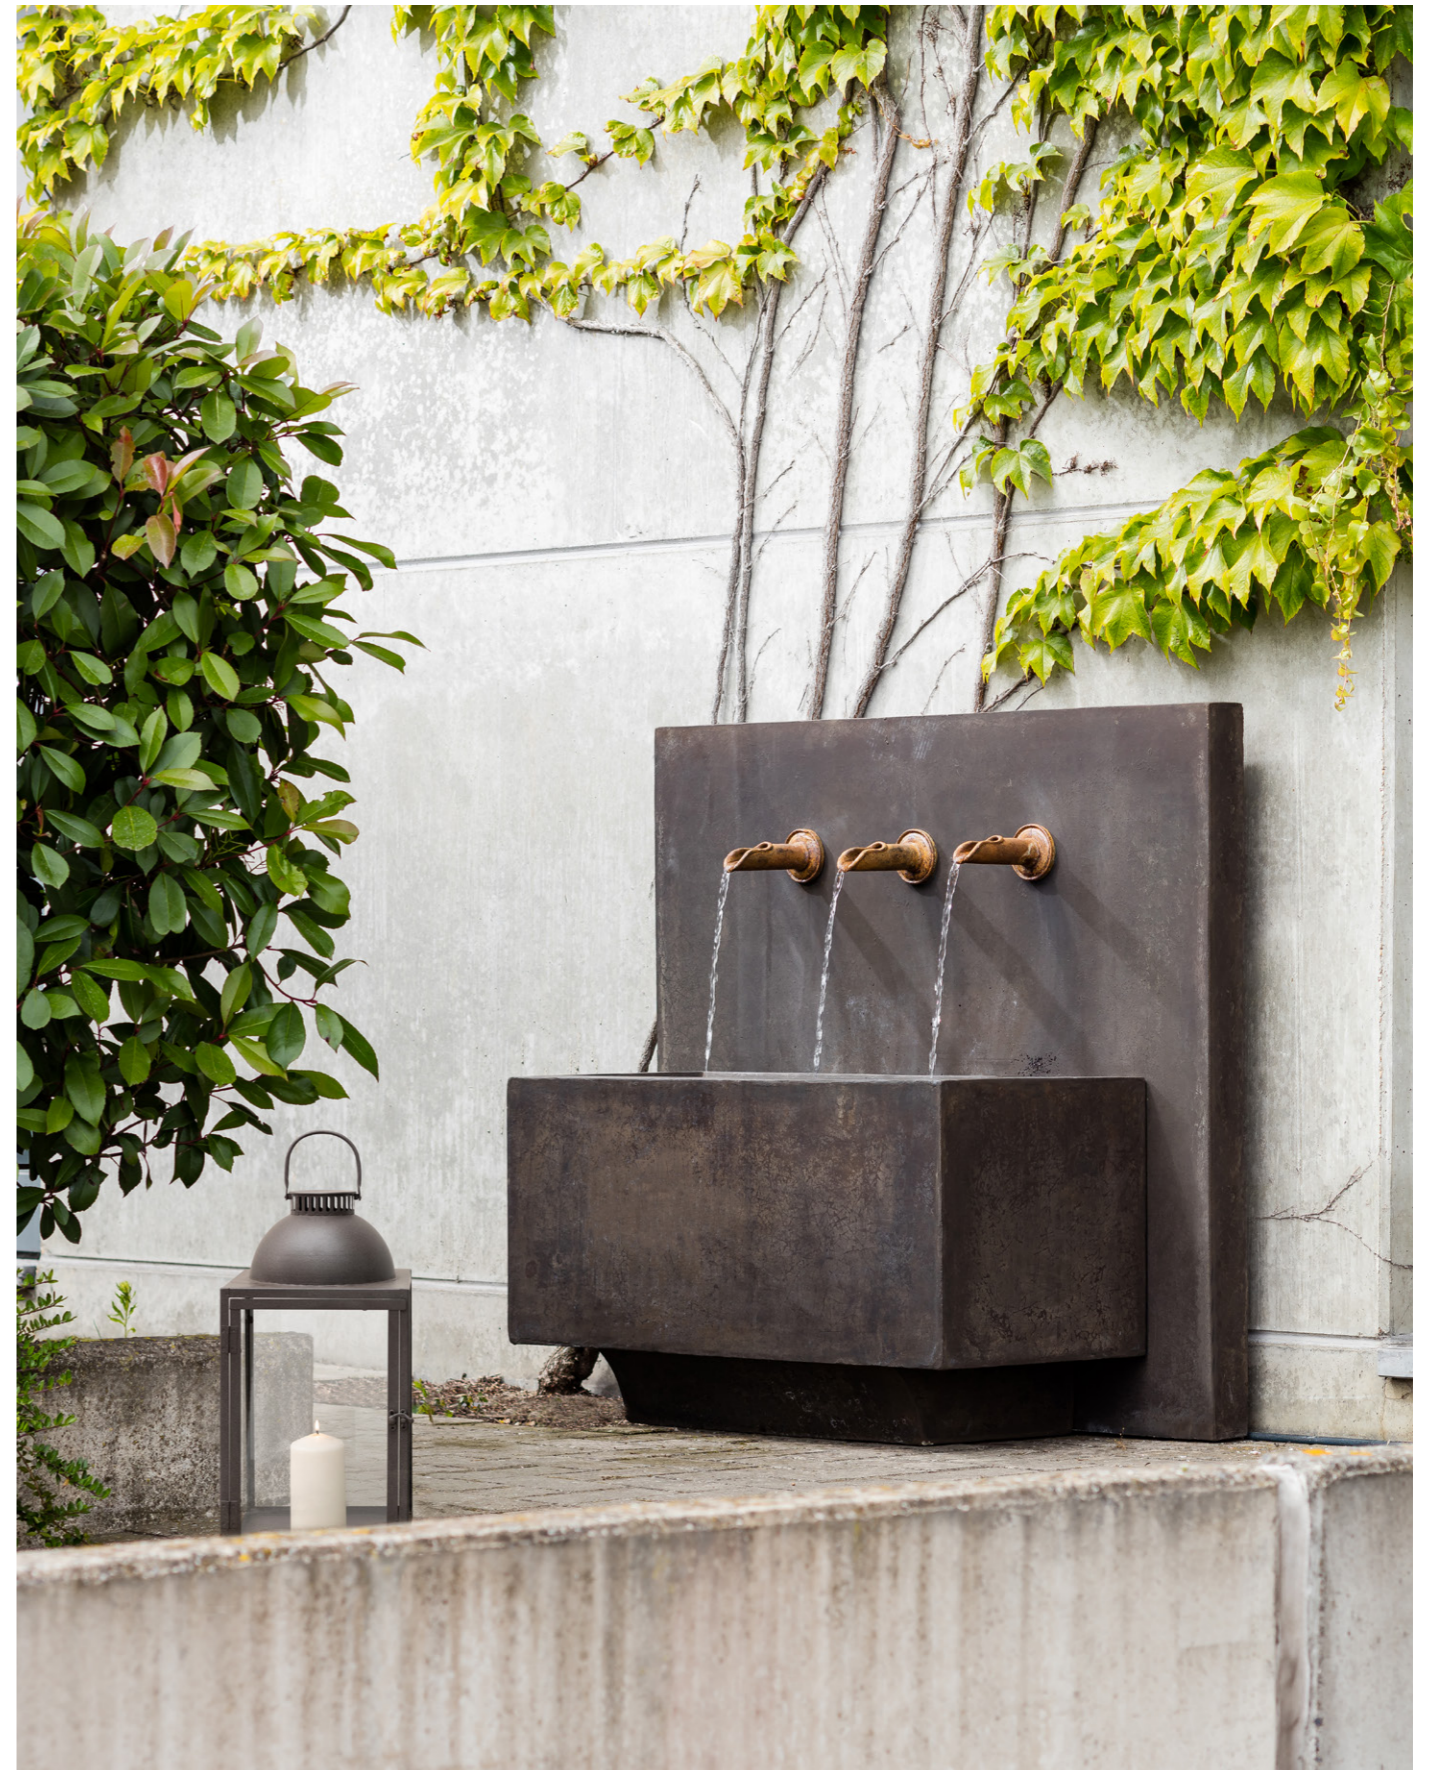

Baptistine fountain
↓ 105 cm ↔ 120 cm ↗ 48 cm
25272078900N1
BEST seller

Cette collection Panama est fabriquée sur une base de multiplex hydrofuge, rembourré d'une mousse à séchage rapide, thermo régulée, avec protection antimicrobienne intégrée pour empêcher la moisissure.
Le tissu 100% waterproof et recyclé est quant à lui fabriqué en Espagne, sans traitement à la fluorine et donc plus biodégradable.

Les fontaines Baptistine et Vaucluse en poudre de pierre et résine sont en collection depuis de nombreuses années et sont devenues une véritable valeur sûre et un emblème de la marque Chehoma.

This Panama collection is made on a water-repellent multiplex base, padded with a quick-drying, thermo-regulated foam, with built-in antimicrobial protection to prevent mould. The 100% waterproof and recycled fabric is made in Spain, without fluorine treatment and therefore more biodegradable.

Baptistine and Vaucluse fountains made of powdered stone and resin have been in the collection for many years and have become a solid value and an emblem of the Chehoma brand.