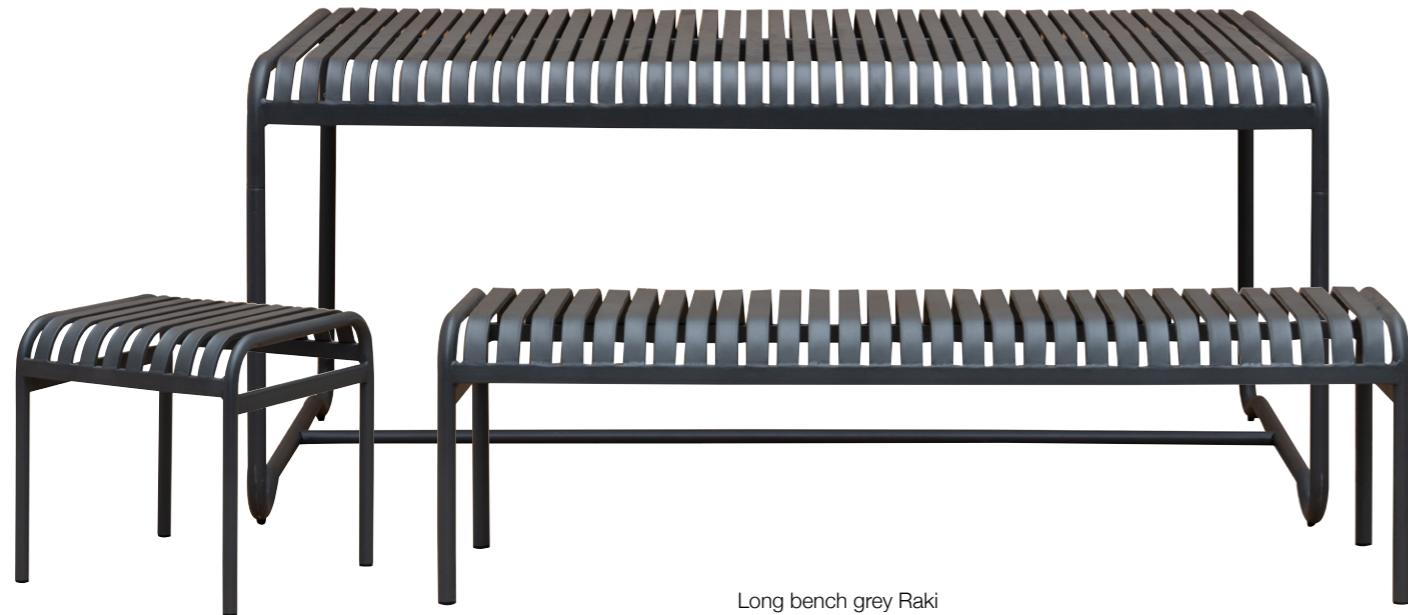

Chair red Klara
Iron
↓ 86 cm ↔ 57 cm ↗ 55.5 cm
Seat ↓ 46 cm
3767606900J1
NEW

Chair blue Kwadro
Iron
↓ 80 cm ↔ 48 cm ↗ 52 cm
Seat ↓ 46 cm
3768006400S1
NEW

Chair light green Bubble
Iron
↓ 87.5 cm ↔ 54 cm ↗ 43 cm
Seat ↓ 46 cm
3767807500T1
NEW

RAKI COLLECTION

Dining table grey Raki
Iron
↓ 79 cm ↔ 180 cm ↗ 90 cm
34401025900S1

Stool grey Raki
Iron
↓ 45 cm ↔ 45 cm ↗ 45 cm
3542303900F2

Long bench grey Raki
Iron
↓ 44 cm ↔ 160 cm ↗ 40 cm
34403014500C1