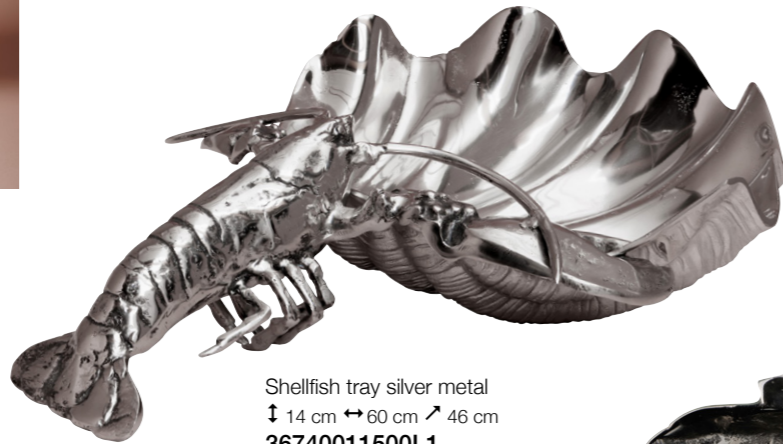

Shellfish tray silver metal
↓ 14 cm ↔ 60 cm ↗ 46 cm
36740011500L1
NEW