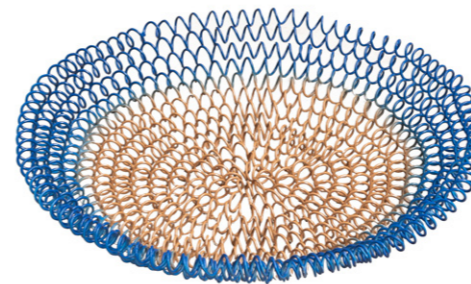

S/2 salad servers dark bamboo handles
 ↔ 26.5 cm
3799801395O3
NEW

S/2 serving cake medium bamboo handles
 ↔ 32.5 cm
3799701395B3
NEW

Coaster Puzzle
 ↓ 1.5 cm ↔ 30 cm ↗ 30 cm
3897902150K2
NEW

Round tray Stars
 ↓ 1.8 cm Ø 30 cm
389710995M4
NEW

Blue eye dish Kaa
 ↓ 18.5 cm ↔ 32.5 cm
360020795O6
NEW

White eye dish Kaa
 ↓ 15.5 cm ↔ 27.5 cm
360030645J8
NEW

Bicolor round tray scoubidou P.Model
 Ø 37 cm
3294401750S2

S/2 ethnic trays bicolor
 Small ↓ 6 cm Ø 48 cm
 Large ↓ 7 cm Ø 50 cm
3705902775A6
NEW