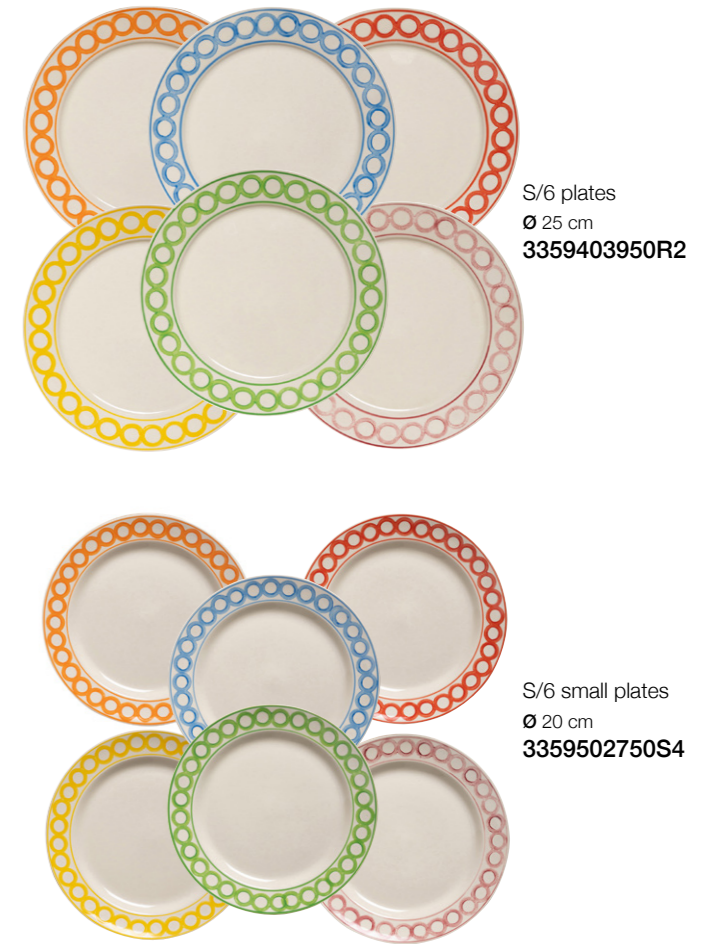

PLATES, DISHES, COVERS, JARS & TABLE ACCESSORIES

Plats, saladiers, cloches, bocaux & accessoires de table.....	24
--	----

CITRUS COLLECTION

S/4 bowls
 ↑ 6 cm Ø 15 cm
3530601800C4
NEW

S/4 plates
 ↑ 2 cm Ø 19 cm
3530701825W4
NEW

GIGI COLLECTION

S/6 plates
 Ø 25 cm
3359403950R2

S/6 small plates
 Ø 20 cm
3359502750S4

SUNSHINE COLLECTION

Dinner plate
 Ø 28 cm
346480895B8

Small plate
 Ø 23.5 cm
346490675F8

RIVIERA COLLECTION (Original paintings by Philippe Model)

Cake stand
 ↑ 8 cm Ø 24 cm
3230101450Q4

Salad bowl
 ↑ 10 cm Ø 30 cm
3230401650P6

Oval dish
 ↑ 39 cm ↔ 29 cm
3230501650J4

S/2 egg cups
 ↑ 6.8 cm Ø 5 cm
329640350C12

S/4 Plates
 ↑ 2.3 cm Ø 20.5 cm
3229701450S6