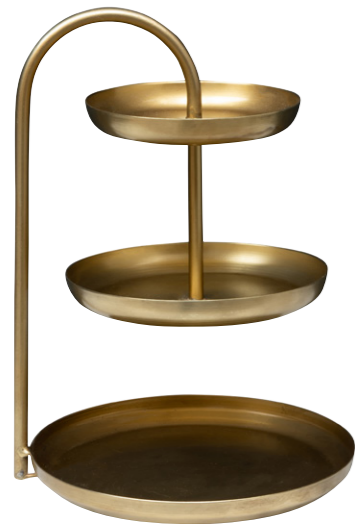

Cake stand brass patina
↓ 30 cm Ø 21 cm
3376002225K4