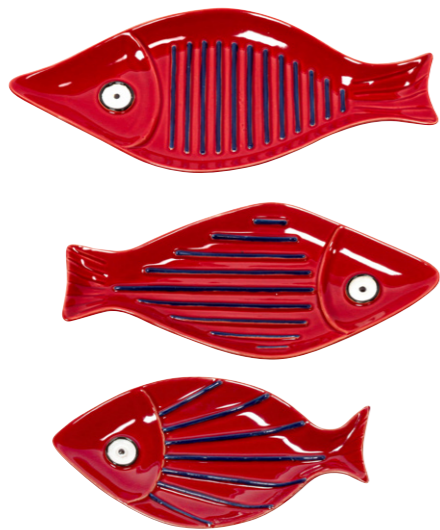

S/3 red fishes with blue bones
↓ 16 cm ↔ 36.5 cm
3141201880Q6