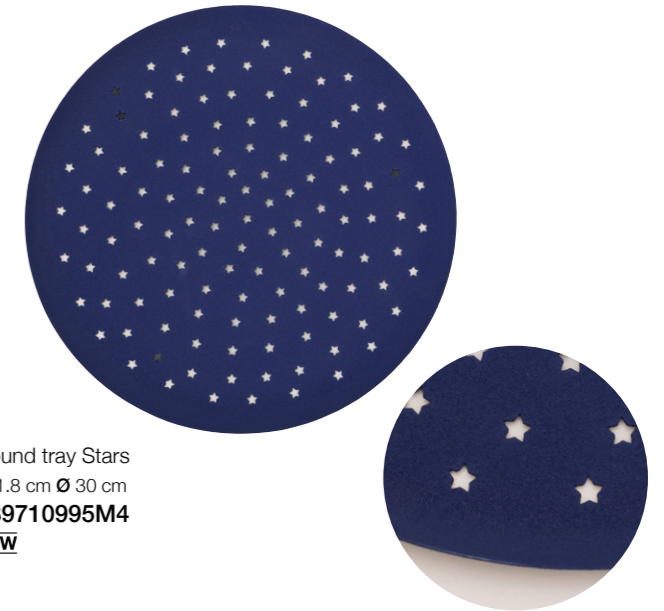

Round tray Stars
↓ 1.8 cm Ø 30 cm
389710995M4
NEW