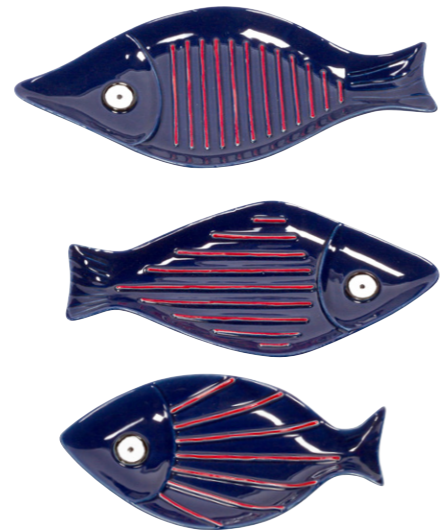

S/3 dark blue fishes with red bones
↓ 16 cm ↔ 36.5 cm
3141101880R6