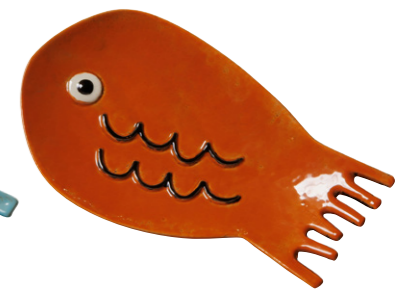

Coloured fish plate Comic
↓ 13 cm ↔ 33 cm
262150500L6
BEST seller

S/3 round fishes Comics
↓ 18.5 cm ↔ 26 cm
3141002350C6
BEST seller

Small yellow fish dish Manga
↓ 13.5 cm ↔ 27 cm
359960580J8
NEW

Small red fish dish Manga
↓ 14 cm ↔ 31.5 cm
359950665T8
NEW

S/3 long fish dishes Comics
↓ 11.5 cm ↔ 36 cm
3140701830L6
BEST seller

Small blue fish dish Manga
↓ 12 cm ↔ 32.5 cm
359970625V8
NEW

Small orange fish dish Manga
↓ 13.5 cm ↔ 23 cm
359980545Y8
NEW

S/2 wooden dishes white and blue fishes
↓ 10 cm ↔ 24 cm
339440975B4
NEW