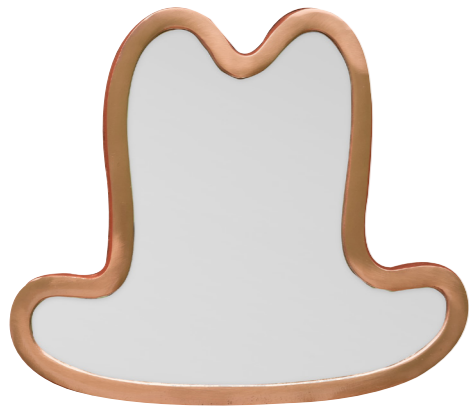

Large resin tray Riviera
↓ 27 cm ↔ 35.5 cm ↗ 9 cm
3208502150W6
NEW

Sweet peppers Riviera
↓ 15.5 cm ↔ 8.7 cm ↗ 8.7 cm
3208801550V4
NEW

Burgundy side table - Resin
↓ 45.5 cm ↔ 35.5 cm ↗ 26 cm
3209307500B2
NEW

Red and blue lamp - Resin
↓ 32 cm ↔ 30.5 cm ↗ 30.5 cm
3209507500S2
NEW

Reversible painted army folding bench - Acacia and linen
↓ 47 cm ↔ 194 cm ↗ 70 cm
31985026500W1
NEW

Mirror random one
↓ 30 cm ↔ 30 cm
3276402300A4
NEW

Mirror random two
↓ 26 cm ↔ 36 cm
3276502400B4
NEW

Hat shape mirror
↓ 28 cm ↔ 32 cm
3276603050O4
NEW

Bird shape mirror
↓ 20 cm ↔ 35 cm
3276702200B4
NEW

Lady-cat mirror
↓ 23 cm ↔ 18 cm
3276301850A4
NEW

Chehoma atelier d'ambiances
----- FC Interiors -----