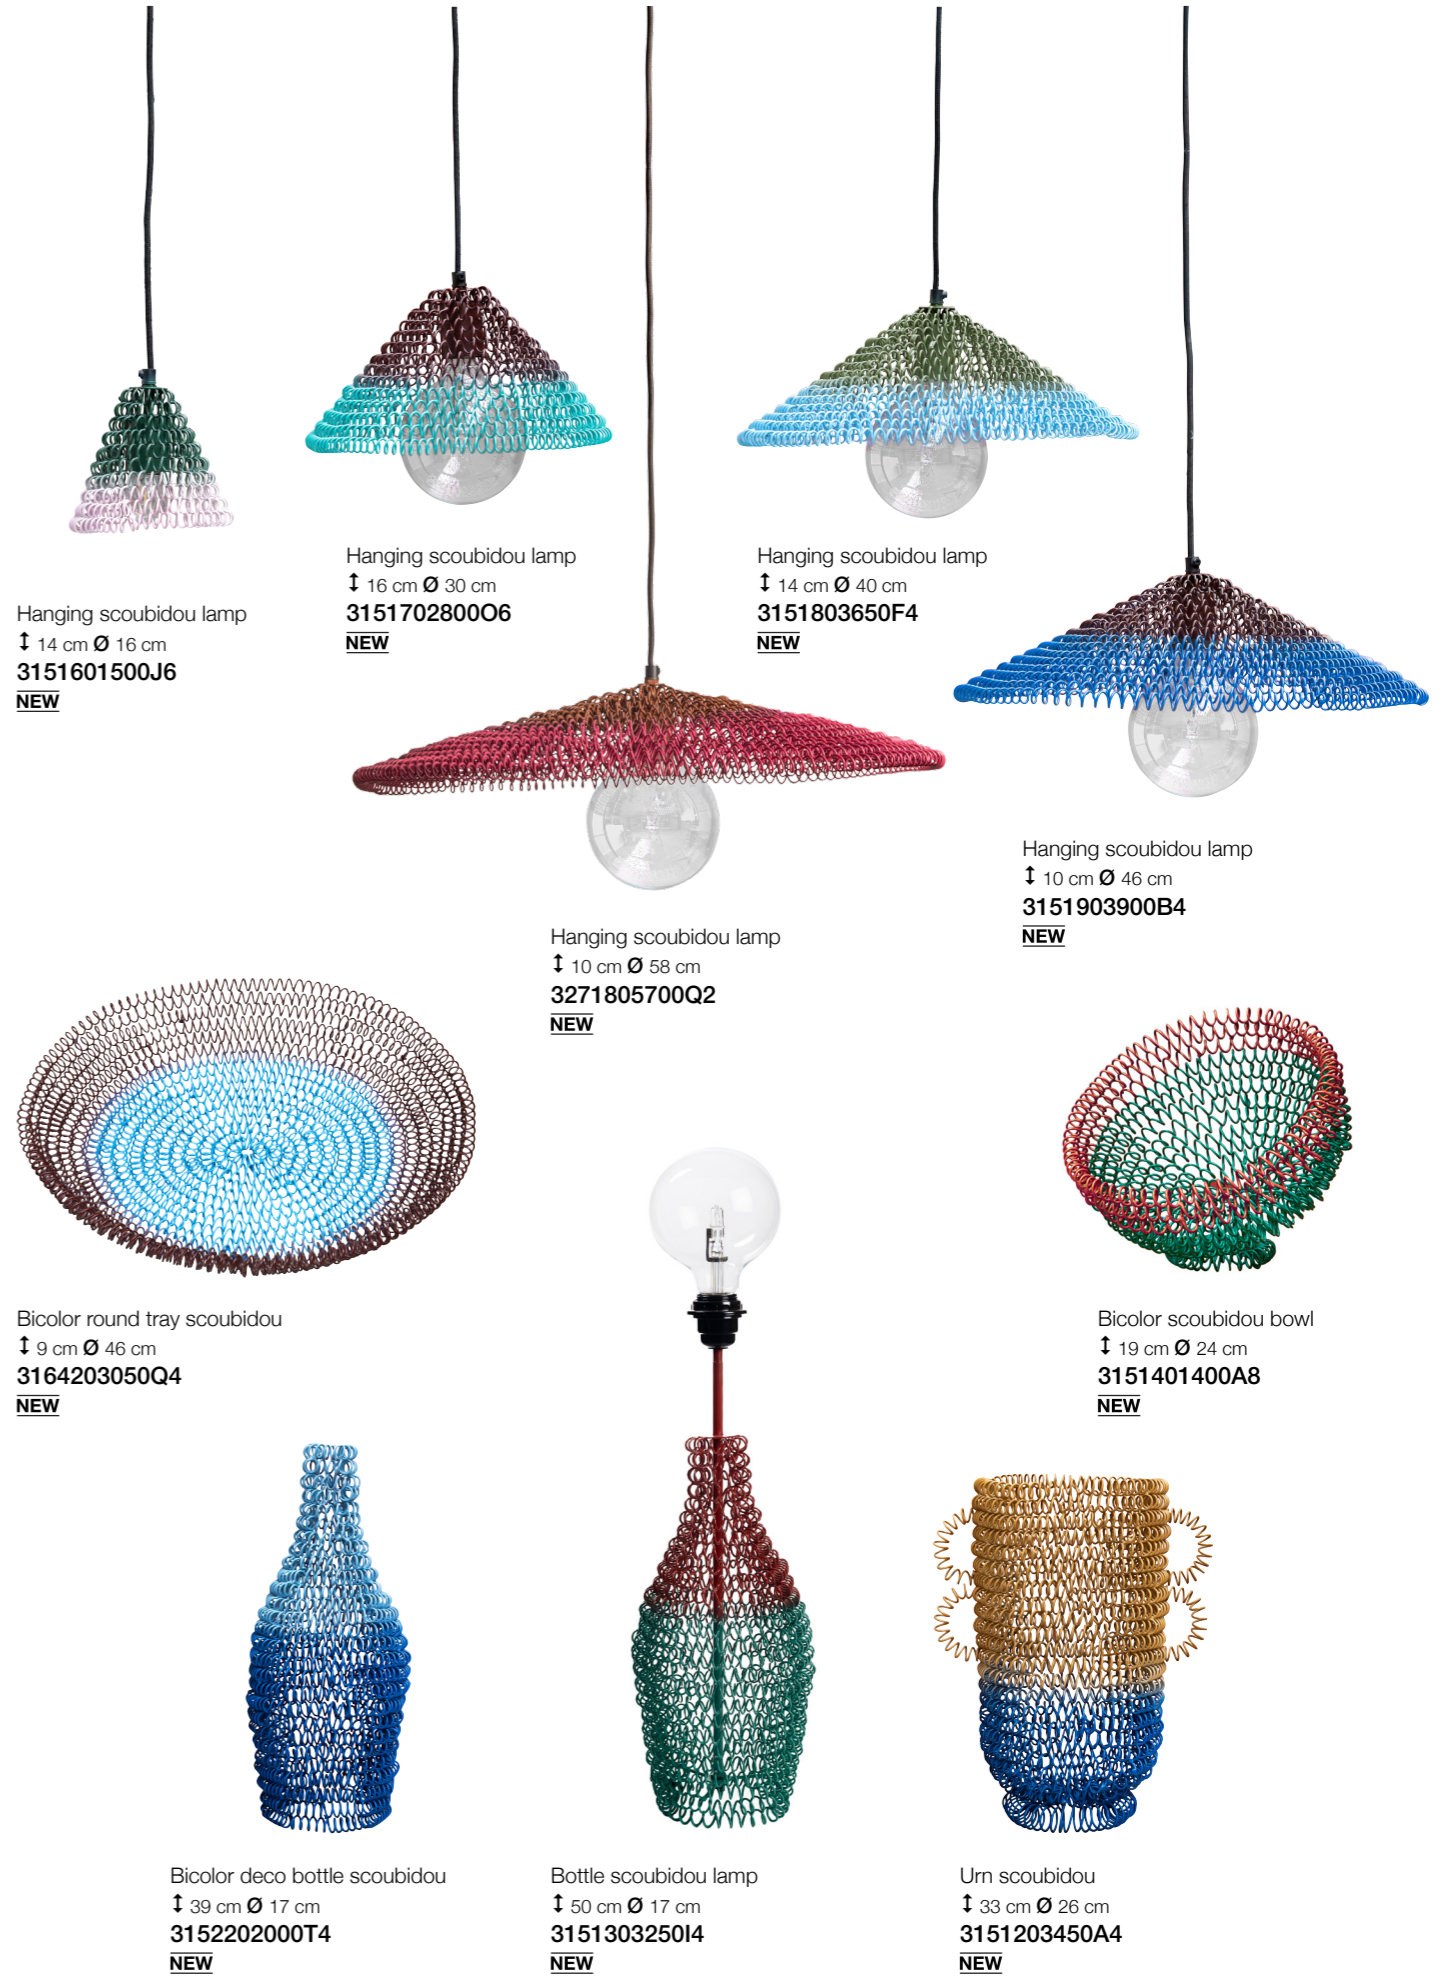

S/4 mugs
 ↓ 10 cm ↔ 13.5 cm ↗ 9.5 cm
3229602250I6
NEW

Oval dish
 ↓ 29 cm ↔ 39 cm
3230502150K8
NEW

S/2 eggcups
 ↓ 6.8 cm Ø 5 cm
3296404250I2
NEW

S/4 espresso cups
 ↓ 6.5 cm Ø 7 cm
322990850C6
NEW

Pitcher
 ↓ 30.5 cm ↔ 17.5 cm ↗ 13 cm
3230302000U4
NEW

Vase Riviera
 ↓ 29 cm ↔ 12.5 cm ↗ 14 cm
3230201750M4
NEW

Reversible sofa bench removable back - Acacia and linen : Seat height : 46.5 cm
↓ 96 cm ↔ 187 cm ↗ 71 cm
31988048900N1
NEW

Reversible foot stool - Acacia and linen
↓ 50.5 cm ↔ 60 cm ↗ 54.5 cm
32950014000F2
NEW