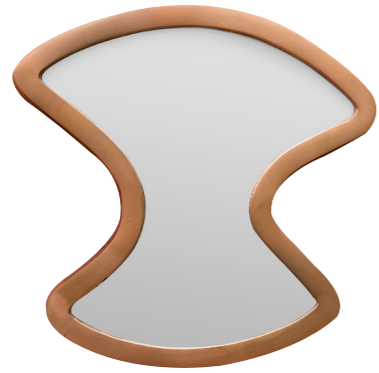

Burgundy side table - Resin
↓ 45.5 cm ↔ 35.5 cm ↗ 26 cm
3209307500B2
NEW

Mirror random one
↓ 30 cm ↔ 30 cm
3276402300A4
NEW