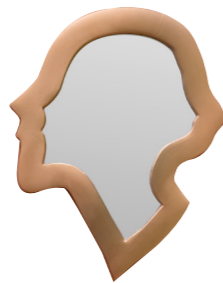

Bird shape mirror
↓ 20 cm ↔ 35 cm
3276702200B4
NEW

Lady-cat mirror
↓ 23 cm ↔ 18 cm
3276301850A4
NEW