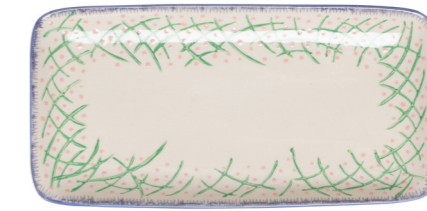

The variations of blues, bricks or emerald greens coordinate the different artisanal techniques, taking us on a journey in the light of our holiday memories.

S/4 Plates
 ↓ 2.3 cm Ø 20.5 cm
3229701900P6
NEW

S/4 bowls
 ↓ 8 cm Ø 15.5 cm
3229803000B6
NEW

S/4 placemats Riviera
 ↓ 30 cm ↔ 40 cm
3142502200J4
NEW

Cake plate
 ↓ 15 cm ↔ 30 cm
3230001000O12
NEW

Cake stand
 ↓ 8 cm Ø 24 cm
3230102100U4
NEW

Salad bowl
 ↓ 10 cm Ø 30 cm
3230401950K6
NEW

S/4 mugs
 ↓ 10 cm ↔ 13.5 cm ↗ 9.5 cm
3229602250I6
NEW

Oval dish
 ↓ 29 cm ↔ 39 cm
3230502150K8
NEW

S/2 eggcups
 ↓ 6.8 cm Ø 5 cm
3296404250I2
NEW

S/4 espresso cups
 ↓ 6.5 cm Ø 7 cm
322990850C6
NEW

Pitcher
 ↓ 30.5 cm ↔ 17.5 cm ↗ 13 cm
3230302000U4
NEW