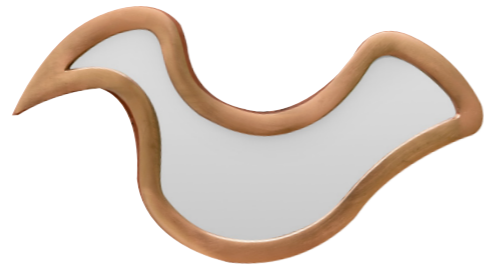

Bird shape mirror
↓ 20 cm ↔ 35 cm
3276702200B4
NEW