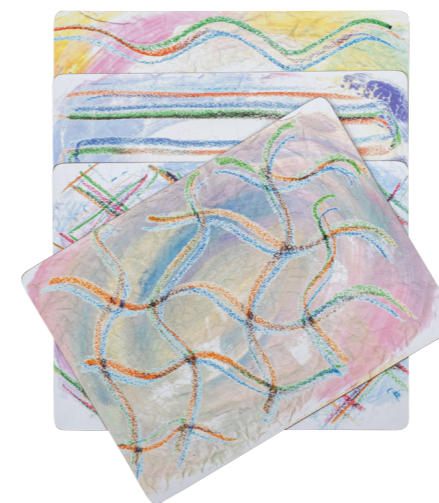

S/4 bowls
↓ 8 cm Ø 15.5 cm
3229803000B6
NEW

S/4 espresso cups
↓ 6.5 cm Ø 7 cm
322990850C6
NEW

S/4 placemats Riviera
↓ 30 cm ↔ 40 cm
3142502200J4
NEW