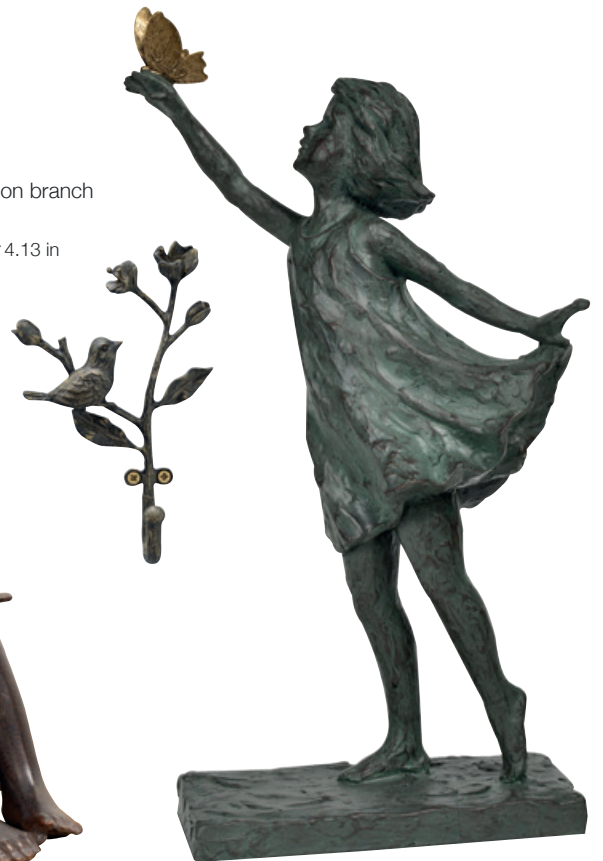

The toddler & the bird
Resin
↓ 10.63 in ↔ 9.33 in ↗ 6.77 in
23010

Girl with butterfly
Resin
↓ 18.9 in ↔ 6.3 in ↗ 5.12 in
32636